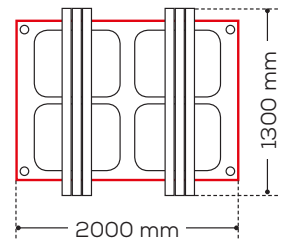

EL30

Rotates up to **3 ton.**