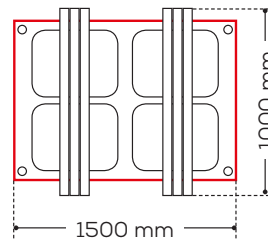

DIE-SPLITTER

ENTRY-LEVEL

Safely, open and rotate tools with a fully electric **Compact** DIE-SPLITTER, Ideal for smaller, lighter tools.

THE SAME **QUALITY**
AS ALL UNIVERSAL
DIE SPLITTERS AT AN
AFFORDABLE PRICE.

Available in 2 versions:

EL15

Rotates up to **1,5 ton.**

EL30

Rotates up to **3 ton.**

**TOTALLY
ELECTRIC**

it consumes only 3 Kw

**INTUITIVE SIEMENS
TOUCH-SCREEN**

control panel size 7"

**TWO-HAND
CONTROL**

as required by
safety norms

**SAFETY LASER
SCANNER** to protect
rear of the machine